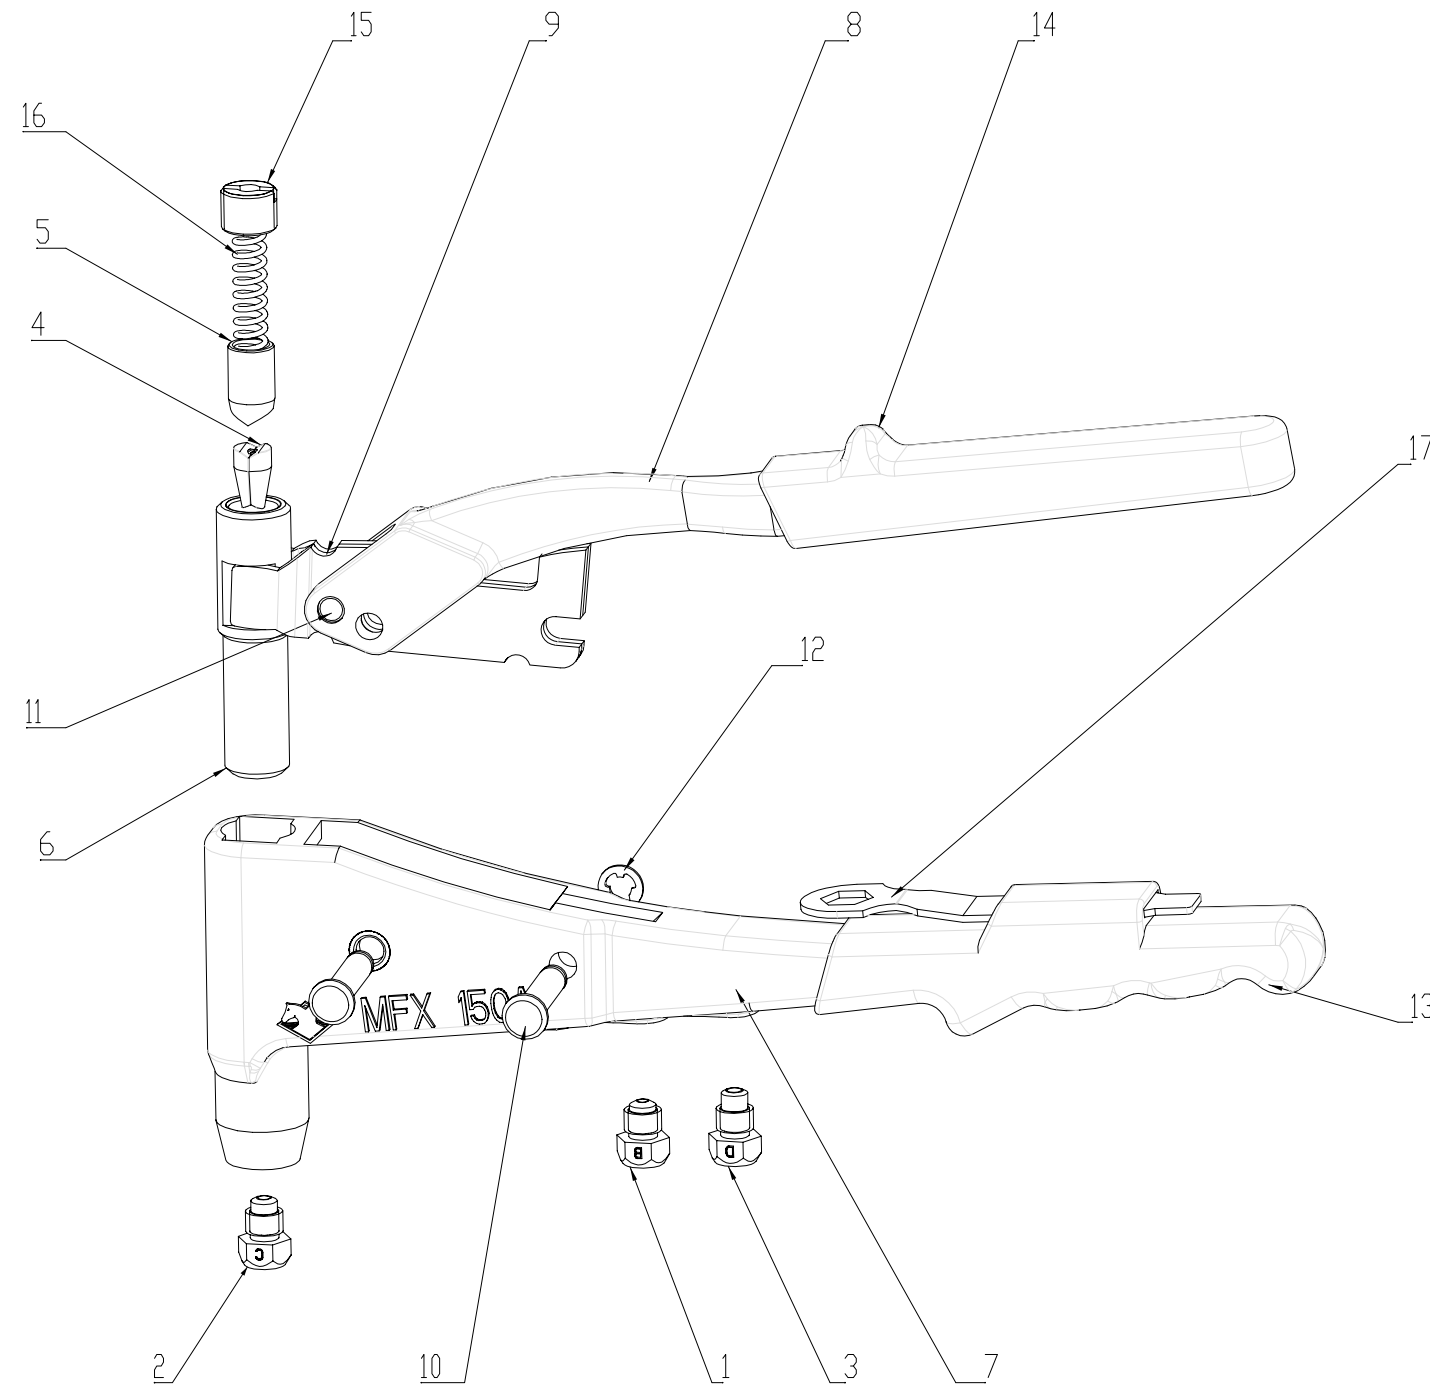

17	SPANNER	900P00420	-	1
16	PUSHER SPRING 7.4x1.2 L48.5	900P00416	-	1
15	SPRING RING	900P00417	-	1
14	GRIP FOR LEVER	900P00421	-	1
13	GRIP FOR HOUSE	900P00400	-	1
12	RETAINING RING D6mm	900S00089	-	2
11	AXE 6x16	900P00403	-	1
10	CONNECTOR PIN	900P00402	-	2
9	LEVERPLATE	900A00048	-	1
8	LEVER RED	900P00418	-	1
7	ALUMINIUM BODY 150A	900A00049	-	1
6	CLAMPING SLEEVE	900P00414	-	1
5	JAW PUSHER	900P00415	-	1
4	JAWS SET (2PCS) P=1	900A00047	-	1
3	NOSEPIECE D	900P00409	-	1
2	NOSEPIECE C	900P00408	-	1
1	NOSEPIECE B	900P00407	-	1
POS.	DESCRIPTION	ITEM No	CUST No.	QTY
<b>T00009-000</b>			All rights reserved. Date: 08-04-2009	
43105150A		MFX150A		-